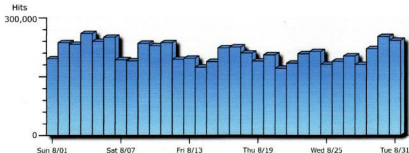

Report: Hits Graph - courtesyaircraft.com

Date Range: 08/01/2010 - 08/31/2010

Range Total: 6,543,640 Daily Average: 211,085.16

Show All Hide All

Report: Hits Graph

Date Range: 08/01/2010 - 08/31/2010

Help Information:

Hits Graph

This report shows the trend of recent activity on your website in terms of successful Hits over time. The default timeframe is one week, but this can easily be changed in the Date Range control area.

Calculation Methodology

A 'Hit' is simply a successful request to your web server from a visitor's browser for any type of file, whether an image, HTML page, an MP3 file, or any other type. A single web page can cause many Hits -- one for each image included on the page, etc.